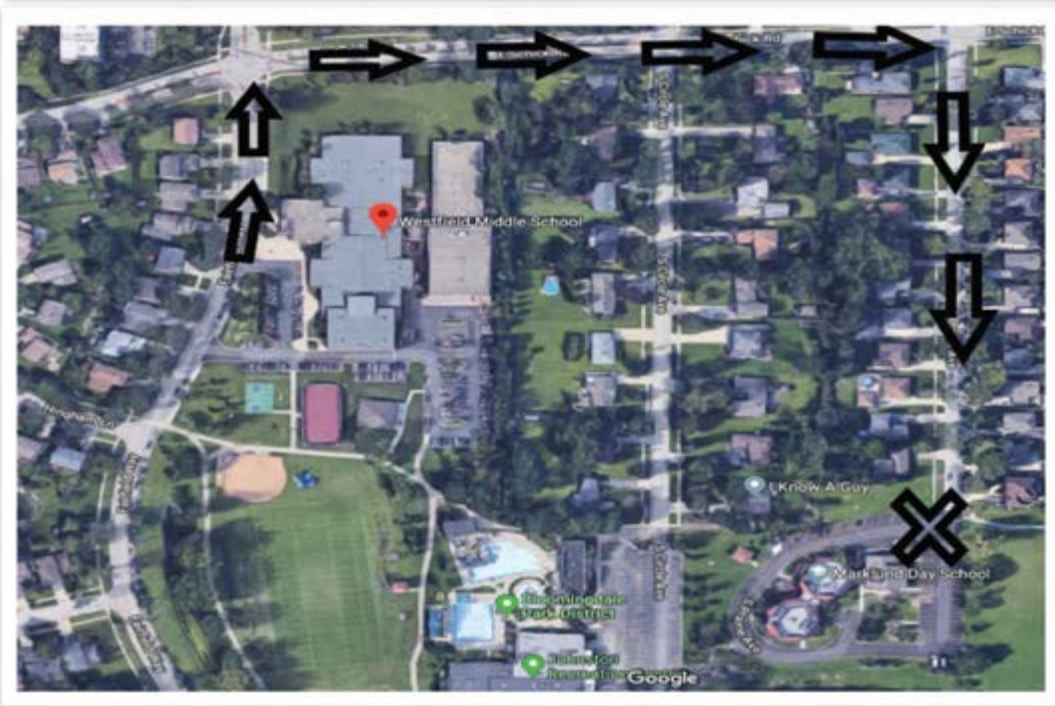

Event Day Parking

South Prairie Ave will be **CLOSED** on race day. Please do **NOT** Park at Marklund.

Plenty of **FREE** Parking at DuJardin Elementary School and Westfield Middle

**DuJardin
Elementary
School**
(166 Euclid Ave)

***Please park and
follow back path to
race start.**

**Westfield
Middle School**
(149 Fairfield Way)

**1) Head North down
Fairfield Way**

**2) Turn Right on E
Schick Rd**

**3) Turn Right on S
Prairie Ave**

****Police and
Course Marshalls will
be stationed to guide
the way to the race
start.**